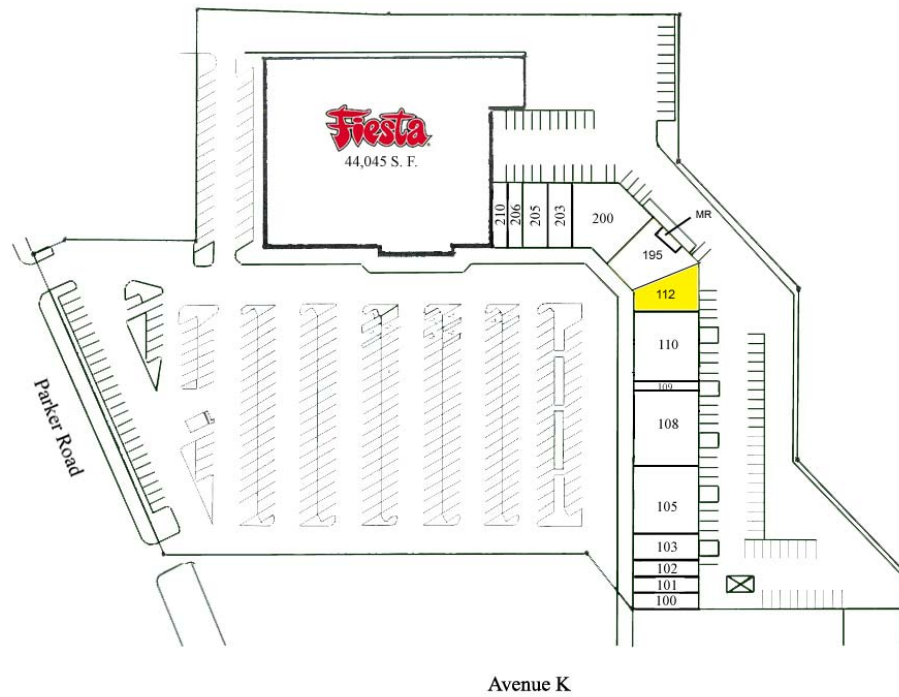

PARKER CROSSING SHOPPING CENTER

1120 E. PARKER ROAD • PLANO, TEXAS

UNITED EQUITIES, INC.

4545 Bissonnet, Suite 100 • Houston, Texas 77401 • (713) 772-6262 • (713) 981-4035 (Fax)